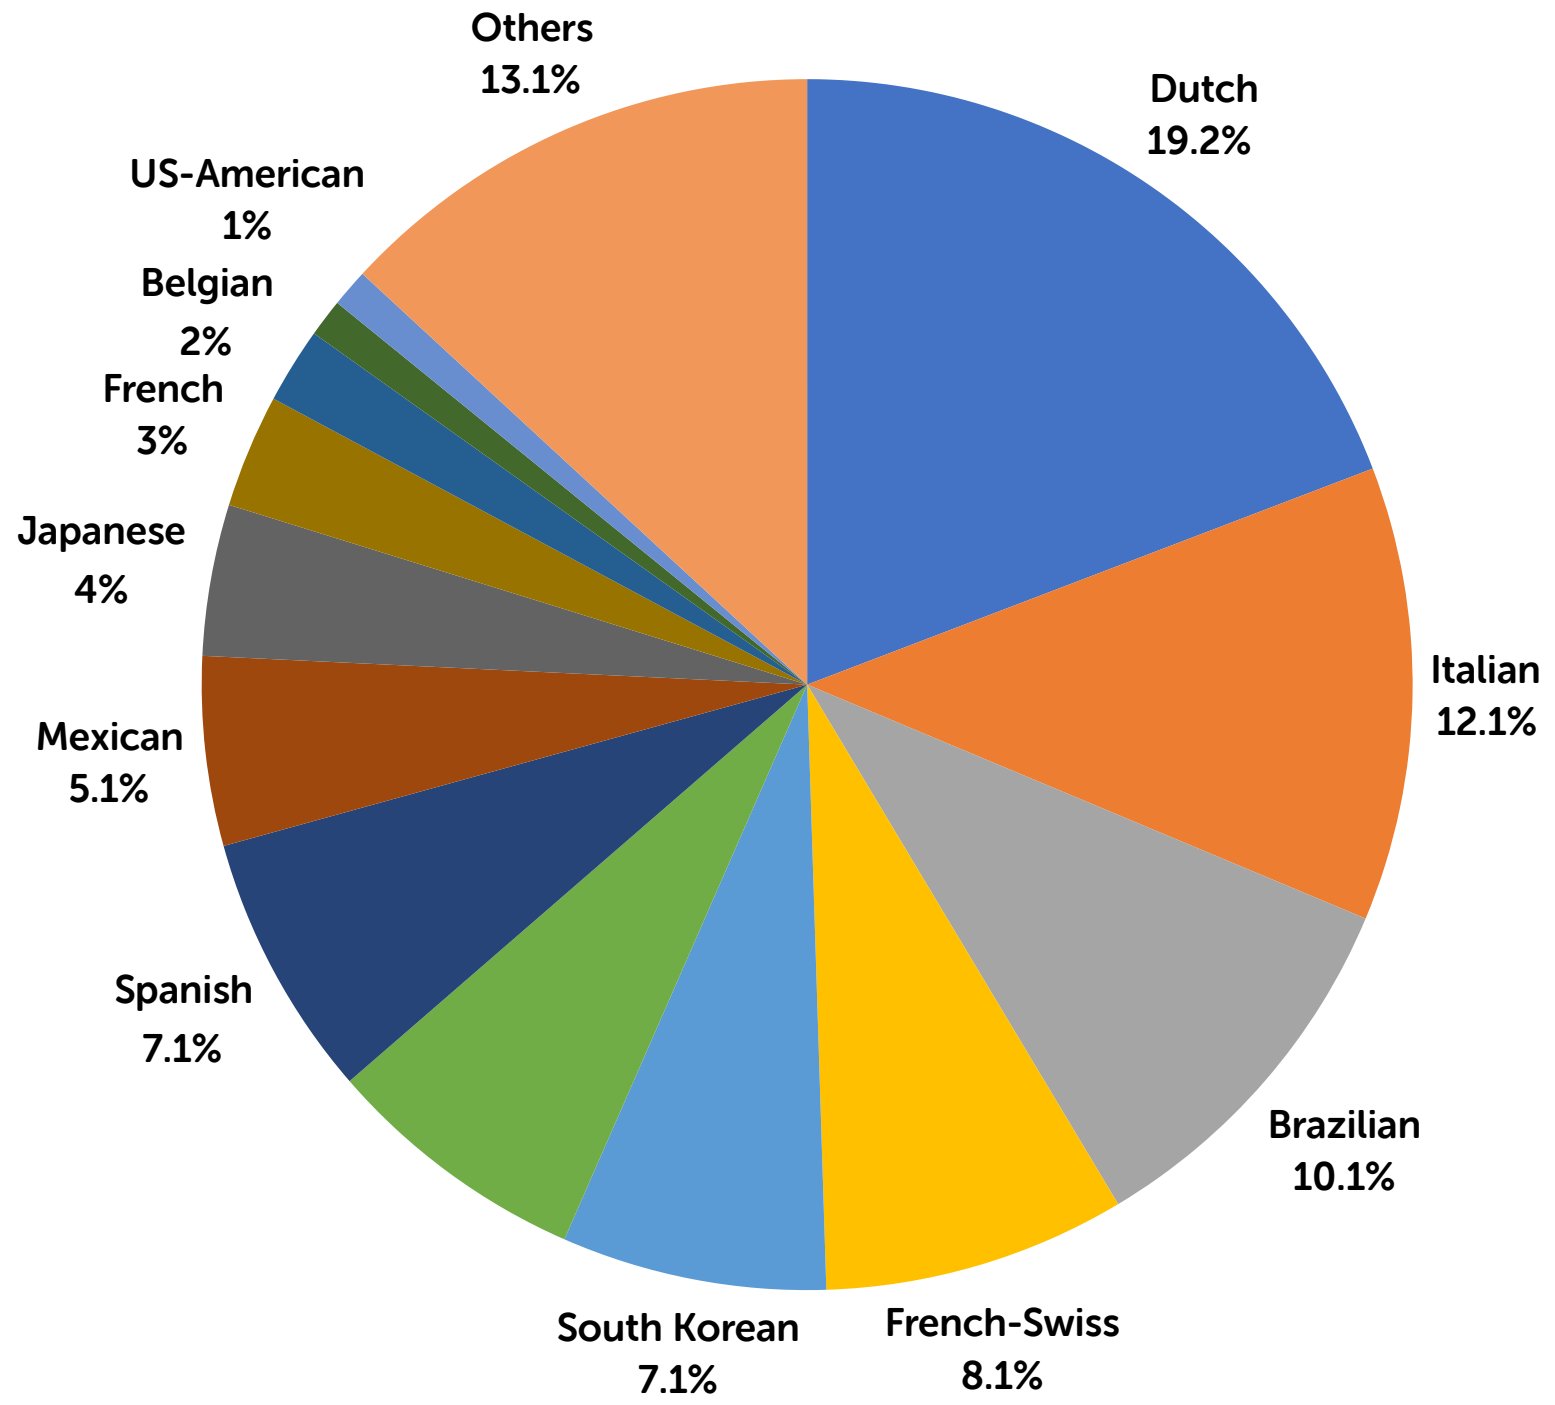

- Dutch
- Italian
- Brazilian
- French-Swiss
- South Korean
- South American-Spanish
- Spanish
- Mexican
- Japanese
- French
- Belgian
- Swiss-Italian
- US-American
- Others