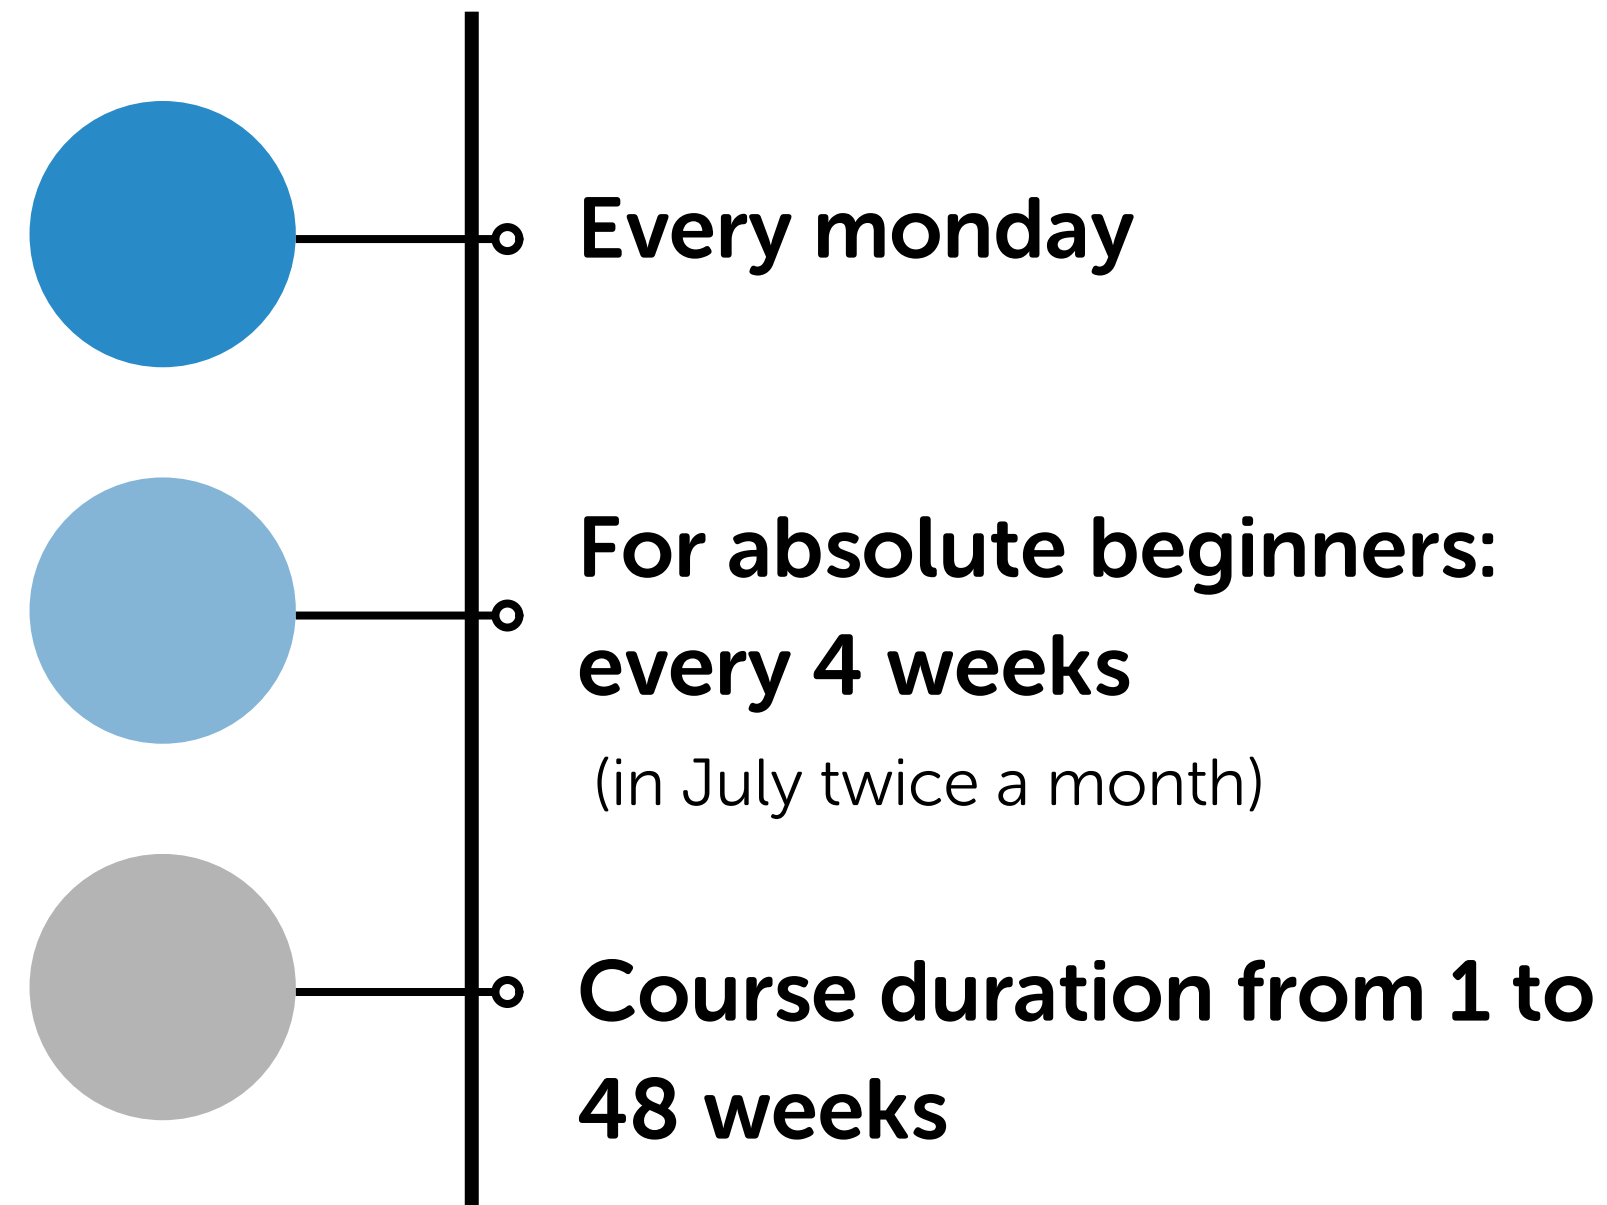

Classes 
**Individual
Tuition**

Levels

A1

BEGINNER

A2

ELEMENTARY

B1

INTERMEDIATE

B2

**UPPER
INTERMEDIATE**

C1

ADVANCED

C2

PROFICIENT

- 6 levels from absolute beginners (A1) to advanced (C2)
- according to the Common European Framework of Reference for Languages (CEFR)
- 8 – 9 weeks per level

Starting dates and course duration

Course conditions

- ▶ minimum age: 16 years
- ▶ max. number of students per class: 12
- ▶ same course offer in Munich, Berlin and Cologne
- ▶ students can easily switch between the cities
- ▶ three activities per week