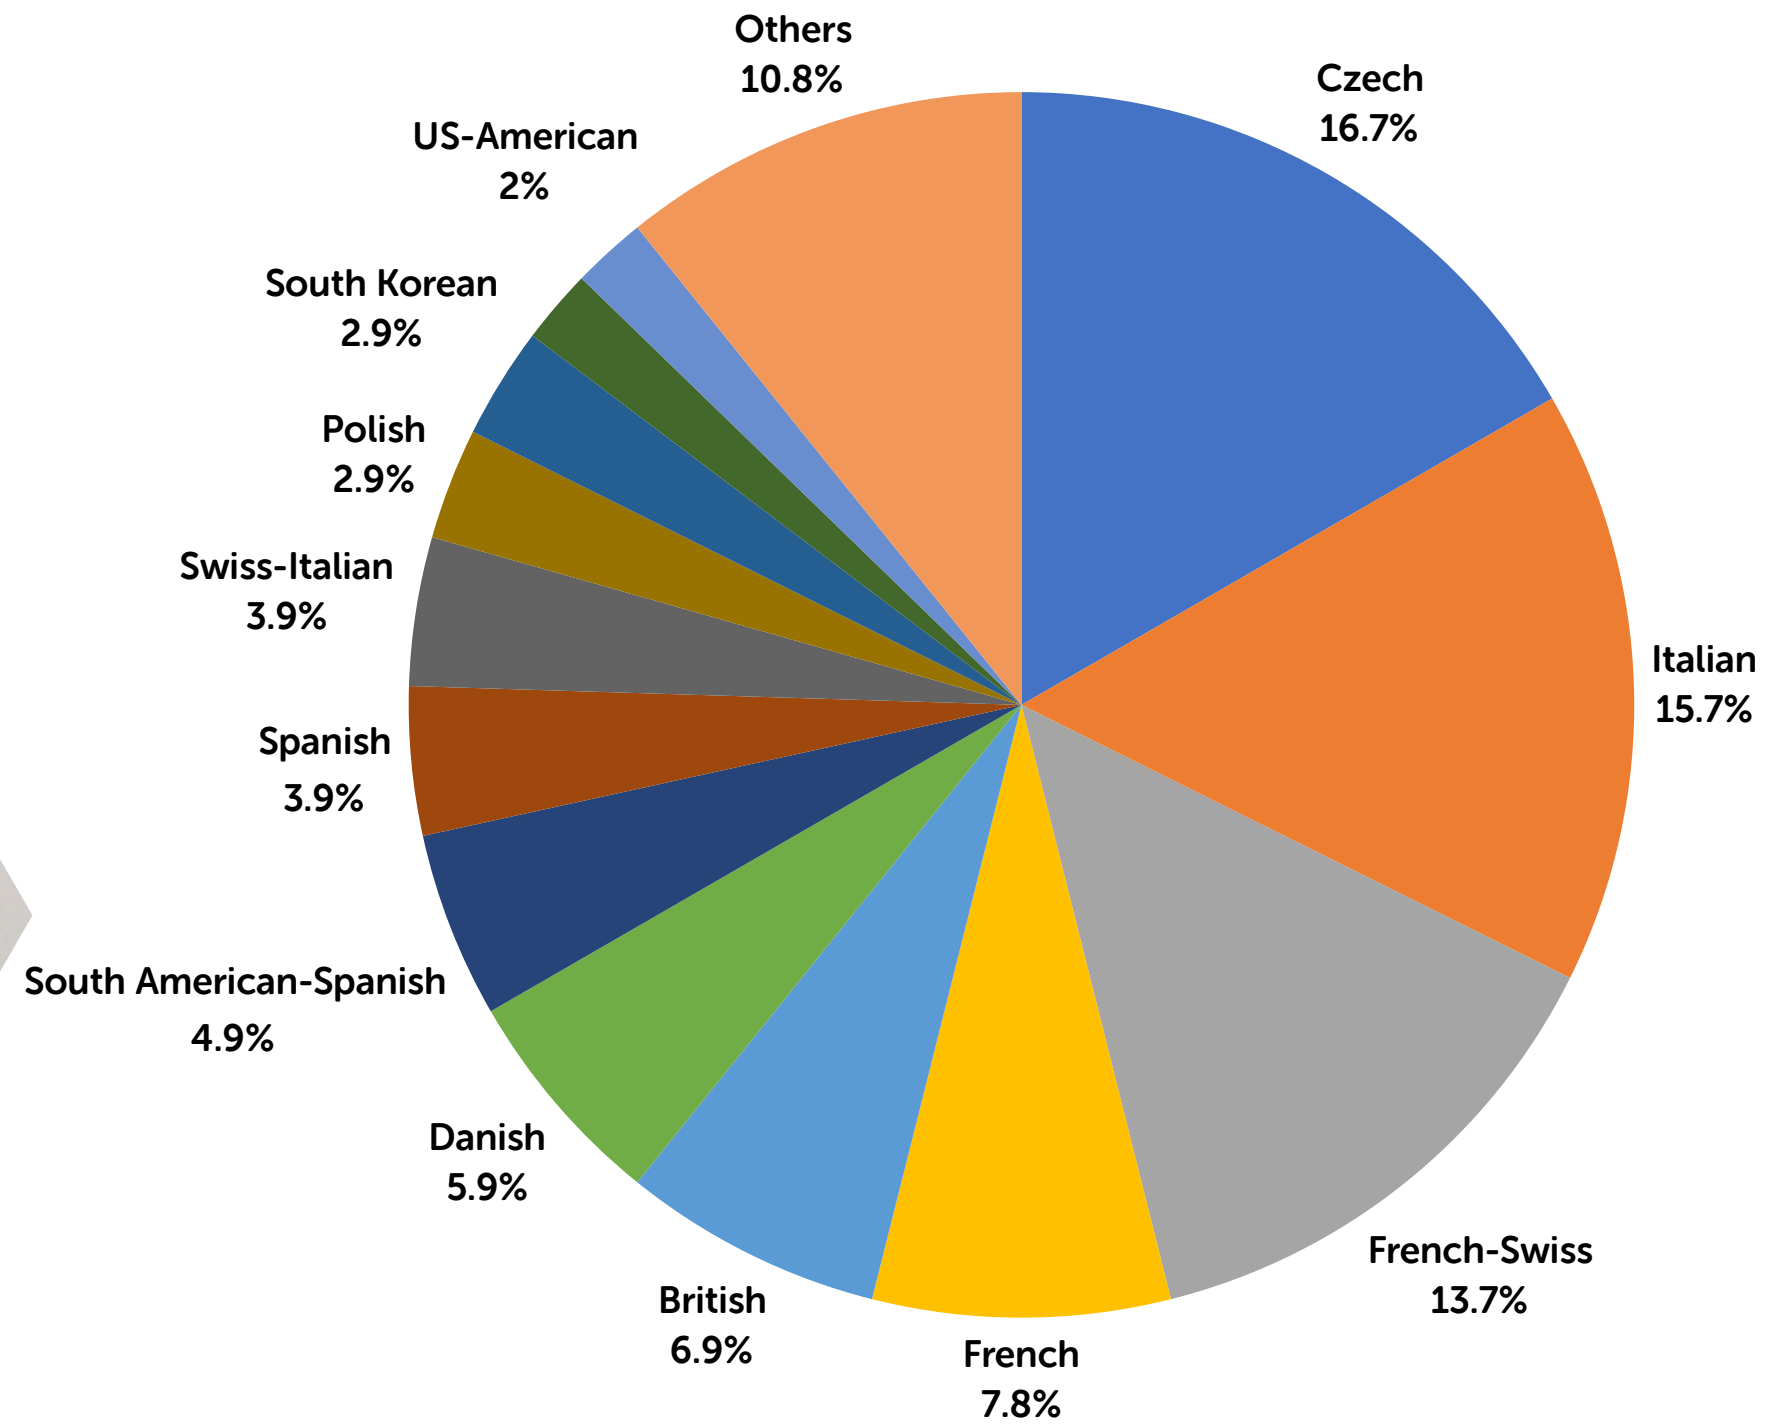

max. 12 students and fantastic nationality mix

other German schools have 15-20 students per class

Nationality Breakdown Berlin

- Czech
- Italian
- French-Swiss
- French
- British
- Danish
- South American-Spanish
- Spanish
- Swiss-Italian
- Polish
- South Korean
- Dutch
- US-American
- Others